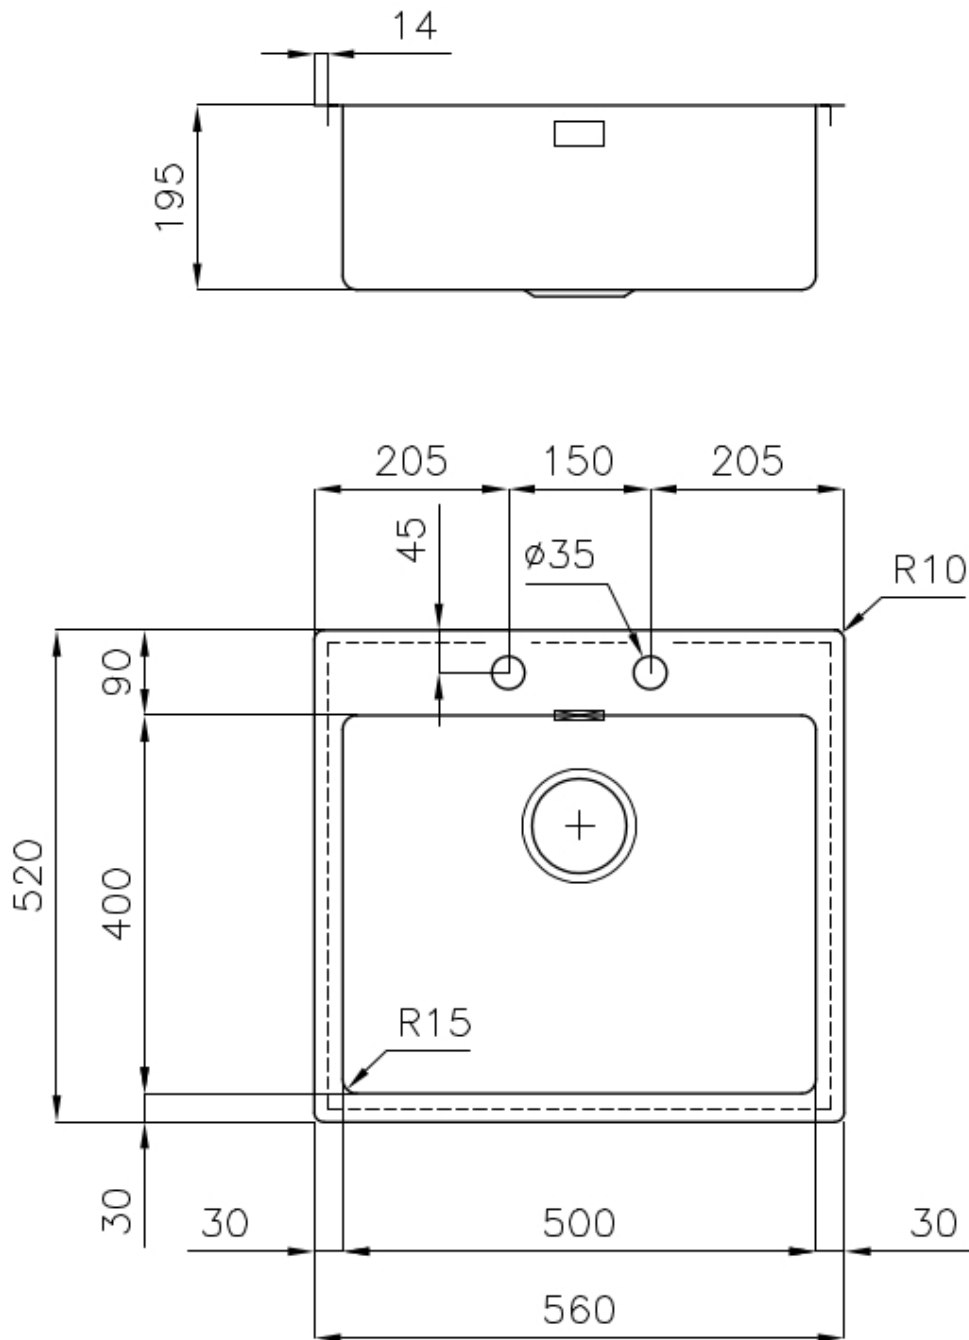

Sink KE Filotop

Kitchen Sinks

Code: 2265 050

DETAILS

Edge/Installation Type	Flush-mount Top-mount
Finish	Foster brushed
Material	AISI 304 stainless steel
Texture	Foster brushed
Base	60 cm
Dimensions	560x520 mm
Standard fittings	Fixing hooks, gasket, drain, overflow and siphon, boxed packing
Mixer holes	2 standard holes
Built-in hole	View technical data sheet

Drainer	No
Width	56 cm
Bowl dimension	500 x 400 mm
Number of bowls	1 bowl
Waste fitting	Drain with automatic PM control

FEATURES

Automatic waste fitting	The waste-fitting with round remote knob is supplied; a practical accessory which makes it unnecessary to get wet in order to drain the water from the bowl.
Basket 3,5" waste fitting	The drain is equipped with a large 3.5" drain, with the practical basket cap that prevents the discharge of solid parts.
Deep bowls	This bowls reach an important depth, over 20 cm, thanks to the advanced production technology, that can be offer great capiciency and practicity in all the washing operations.
Double mixer hole	The large tap counter is already fitted with a series of 2 tap holes. In the second hole it is possible to install the remote control of the automatic drain or, alternatively, a practical soap dispenser.
High thickness	1mm thick steel. A significant thickness, which guarantees the maximum sturdiness and durability.
Perimetral overflow	The overflow is always a security on the Foster sinks that prevents the overflow of water in case of oversights. The perimeter drain solution improves aesthetics thanks to its square and essential shape.
Small radius	Bowls with squared shapes with a modern design and an increased capacity, for a minimal aesthetics connected with an extreme practicity.

TECHNICAL DATA

Lavello serie KE cod. 2265/050

GALLERY

EQUIPMENT

Automatic waste fitting - PM
8407 113

OPTIONAL ACCESSORIES

Glass chopping board
8631 300

HDPE Chopping board
8657 001