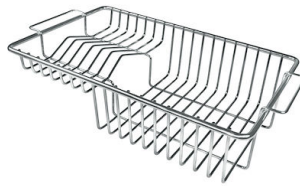

Drainer	No
Width	56 cm
Bowl dimension	500 x 400 mm
Number of bowls	1 bowl
Waste fitting	Drain with automatic PM control

FEATURES

Automatic waste fitting	The waste-fitting with round remote knob is supplied; a practical accessory which makes it unnecessary to get wet in order to drain the water from the bowl.
Basket 3,5" waste fitting	The drain is equipped with a large 3.5" drain, with the practical basket cap that prevents the discharge of solid parts.
Deep bowls	This bowls reach an important depth, over 20 cm, thanks to the advanced production technology, that can be offer great capiciency and practicity in all the washing operations.
Double mixer hole	The large tap counter is already fitted with a series of 2 tap holes. In the second hole it is possible to install the remote control of the automatic drain or, alternatively, a practical soap dispenser.
High thickness	1mm thick steel. A significant thickness, which guarantees the maximum sturdiness and durability.
Perimetral overflow	The overflow is always a security on the Foster sinks that prevents the overflow of water in case of oversights. The perimeter drain solution improves aesthetics thanks to its square and essential shape.
Small radius	Bowls with squared shapes with a modern design and an increased capacity, for a minimal aesthetics connected with an extreme practicity.

TECHNICAL DATA

Lavello serie KE cod. 2265/050

GALLERY

EQUIPMENT

Automatic waste fitting - PM
8407 113

OPTIONAL ACCESSORIES

Glass chopping board
8631 300

HDPE Chopping board
8657 001

HPDE Twin chopping board
8644 101

Stainless steel plate rack
8100 303

Stainless steel plate rack
8100 201

White bowl
8153 100

* only in combination with the accessory
8644 101

Black grid
8100 617

Black grid
8100 652