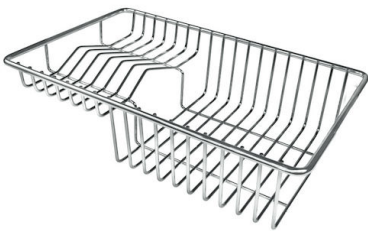

Drainer	No
Width	56 cm
Bowl dimension	500 x 400 mm
Number of bowls	1 bowl
Waste fitting	Drain with automatic PM control

FEATURES

Automatic waste fitting	The waste-fitting with round remote knob is supplied; a practical accessory which makes it unnecessary to get wet in order to drain the water from the bowl.
Basket 3,5" waste fitting	The drain is equipped with a large 3.5" drain, with the practical basket cap that prevents the discharge of solid parts.
Deep bowls	This bowls reach an important depth, over 20 cm, thanks to the advanced production technology, that can be offer great capiciency and practicity in all the washing operations.
Double mixer hole	The large tap counter is already fitted with a series of 2 tap holes. In the second hole it is possible to install the remote control of the automatic drain or, alternatively, a practical soap dispenser.
High thickness	1mm thick steel. A significant thickness, which guarantees the maximum sturdiness and durability.
Perimetral overflow	The overflow is always a security on the Foster sinks that prevents the overflow of water in case of oversights. The perimeter drain solution improves aesthetics thanks to its square and essential shape.
Small radius	Bowls with squared shapes with a modern design and an increased capacity, for a minimal aesthetics connected with an extreme practicity.

TECHNICAL DATA

Lavello serie KE cod. 2265/050

GALLERY

EQUIPMENT

Automatic waste fitting - PM
8407 113

OPTIONAL ACCESSORIES

Glass chopping board
8631 300

HDPE Chopping board
8657 001

HPDE Twin chopping board
8644 101

Stainless steel plate rack
8100 303

Stainless steel plate rack
8100 201

White bowl
8153 100

* only in combination with the accessory
8644 101

Black grid
8100 617

Black grid
8100 652